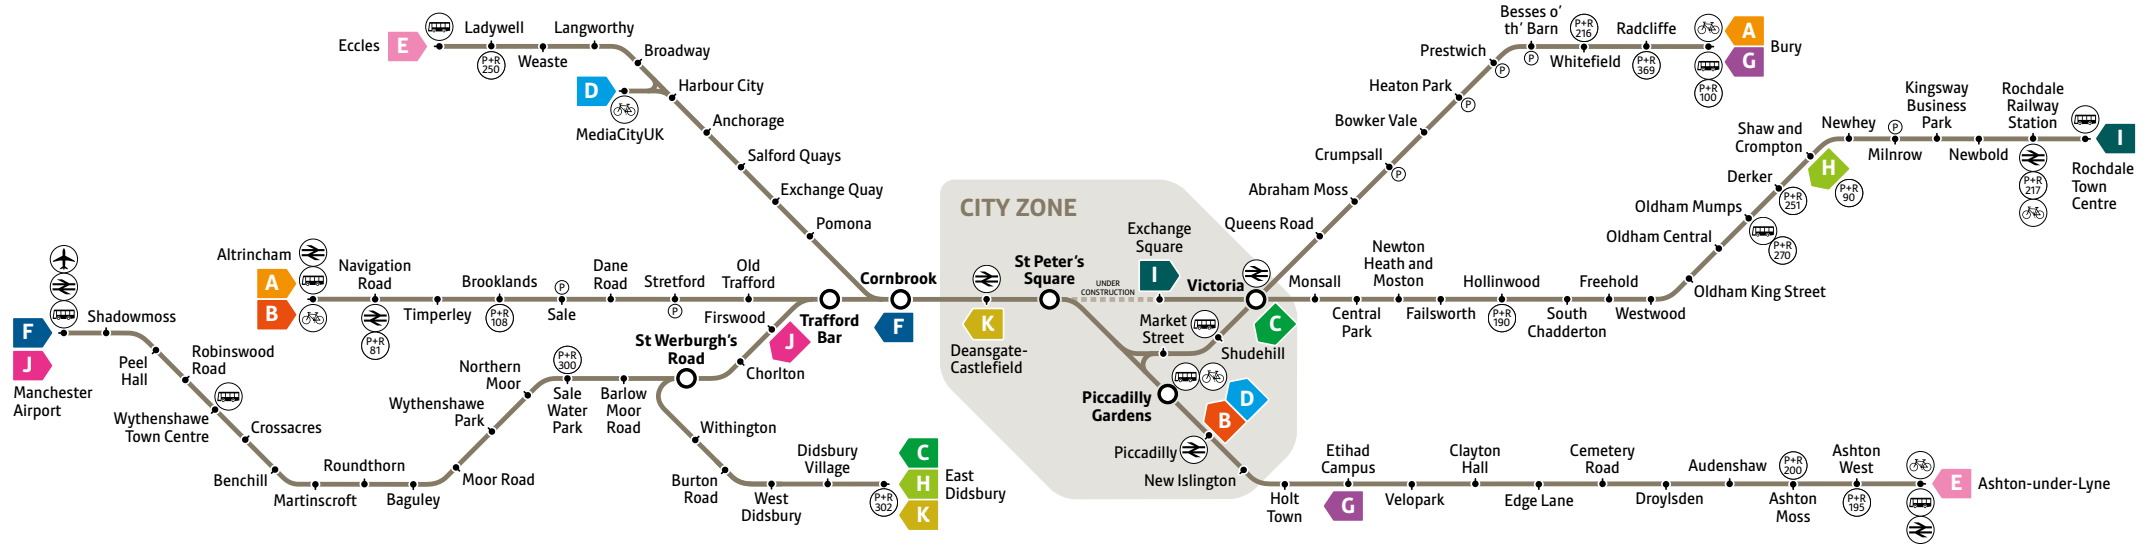

# Greater Manchester tram network map

## Services

- A** Altrincham – Bury  
Mon to Fri 0715–1930 and Sat 0930–1830 only
- B** Altrincham – Piccadilly
- C** East Didsbury – Victoria  
Mon to Fri before 0715 and after 1930, Sat before 0930 and after 1830. All day Sunday
- D** MediaCityUK – Piccadilly  
Mon to Fri 0715–2000 and Sat 0900–1800 only

- E** Eccles – Ashton-under-Lyne via MediaCityUK
- F** Manchester Airport – Cornbrook
- G** Bury – Etihad Campus
- H** Shaw and Crompton – East Didsbury  
Mon to Fri 0715–1930 and Sat 0930–1830 only

- I** Rochdale Town Centre – Exchange Square
- J** Firwood – Manchester Airport  
0300 – 0600 only (0700 on Sunday)
- K** East Didsbury – Deansgate-Castlefield  
Mon to Fri 0715–1930 and Sat 0930–1830 only

## Key

- Metrolink stop
- Interchange with other services
- Line under construction
- Bus interchange
- Rail interchange
- Park + Ride  
Number of spaces available
- Car Park  
Limited spaces available
- Cycle hub  
Membership required